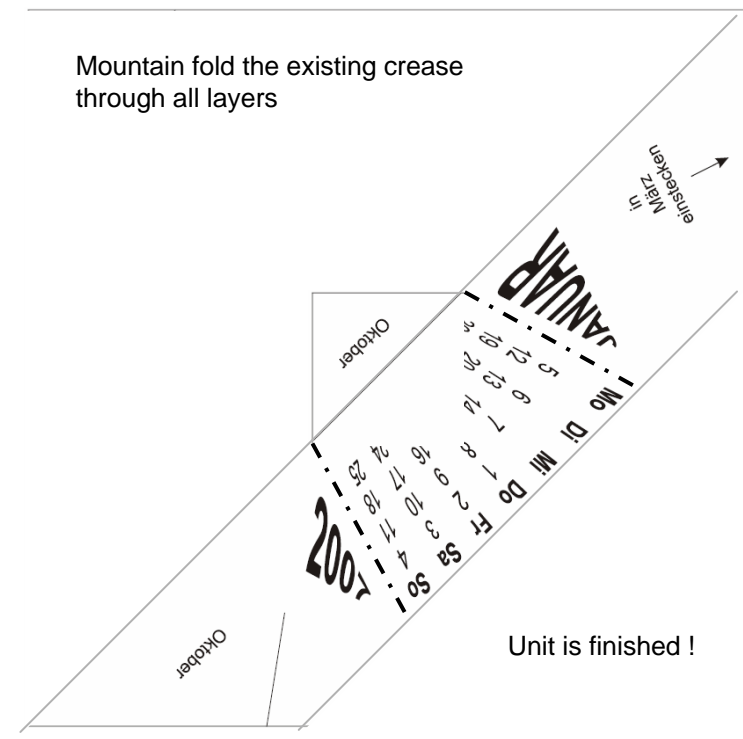

Su	M	Tu	W	Th	F	Sa
4	5	6	7	8	9	10
11	12	13	14	15	16	17
18	19	20	21	22	23	24
25	26	27	28	29	30	

OCTOBER

insert into
September
unit

January

December

Origami
Deutschland

February

2017

Su	M	Tu	W	Th	F	Sa
2	3	4	5	6	7	8
9	10	11	12	13	14	15
16	17	18	19	20	21	22
23	24	25	26	27	28	29
30	31					

MAY

insert into
July
unit

February

Folding Diagram page 1

5

Mountain fold only bottom layer

6

Mountain fold the existing crease through all layers

Folding Diagram page 2