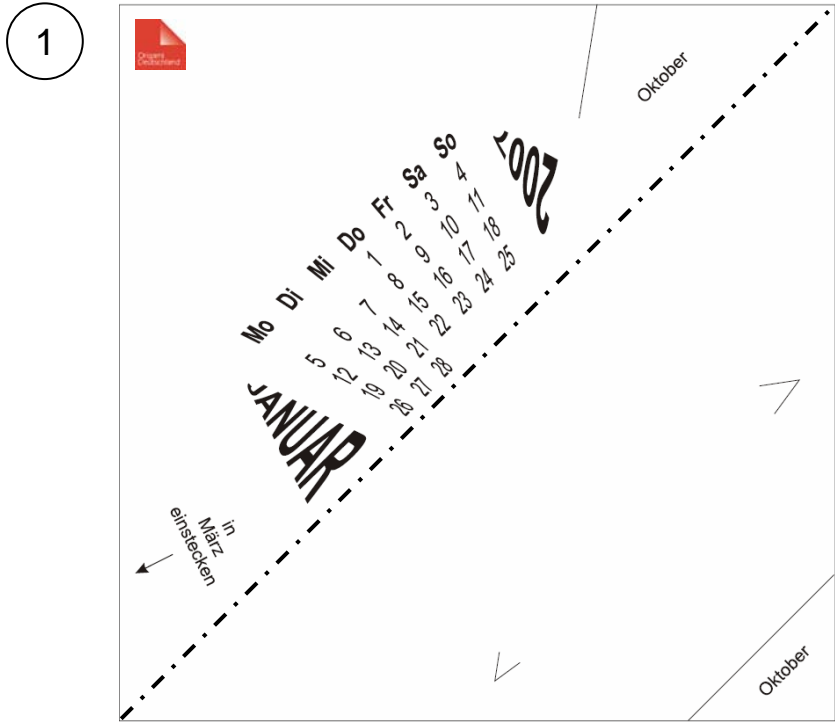

Calendar „Pentagon“

The model was originally designed by Tomoko Fuse, Japan and designed as a calendar by Sara Giarrusso and Ramin Razani, Italy. Pictures and the diagrams (Paola Scaburri) are published at

Su	M	Tu	W	Th	F	Sa
7	8	9	10	11	12	13
14	15	16	17	18	19	20
21	22	23	24	25	26	27
28	29	30	31			

SEPTEMBER

insert into November unit

December

November

Origami
Deutschland

January

2017

Su	M	Tu	W	Th	F	Sa
4	5	6	7	8	9	10
11	12	13	14	15	16	17
18	19	20	21	22	23	24
25	26	27	28	29	30	

OCTOBER

insert into
September
unit

January

December

Origami
Deutschland

February

2017

Su	M	Tu	W	Th	F	Sa
2	3	4	5	6	7	8
9	10	11	12	13	14	15
16	17	18	19	20	21	22
23	24	25	26	27	28	29
30	31					

MAY

insert into
July
unit

February

Folding Diagram page 1

5

Mountain fold only bottom layer

6